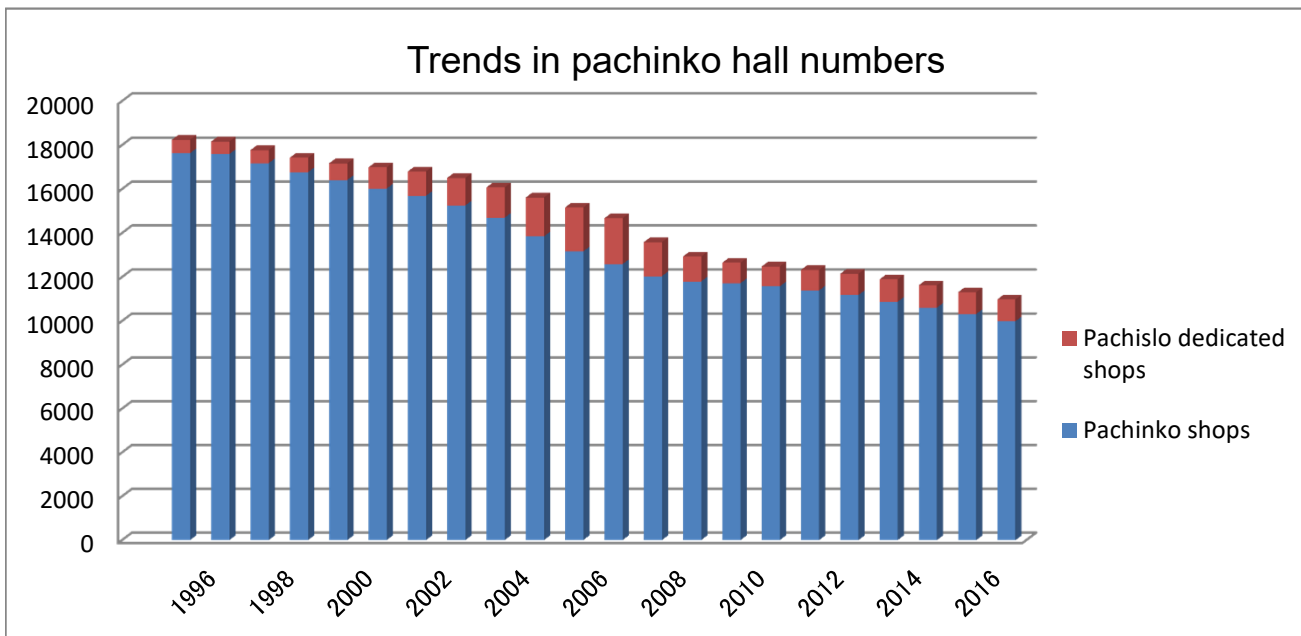

Trends in pachinko hall numbers

Year	Pachinko shops	Pachislo dedicated shops	Total number of shops
1995	17,631	613	18,244
1996	17,594	570	18,164
1997	17,174	599	17,773
1998	16,764	662	17,426
1999	16,413	760	17,173
2000	16,021	967	16,988
2001	15,691	1,110	16,801
2002	15,255	1,249	16,504
2003	14,695	1,381	16,076
2004	13,844	1,773	15,617
2005	13,163	2,002	15,165
2006	12,588	2,086	14,674
2007	12,039	1,546	13,585
2008	11,800	1,137	12,937
2009	11,722	930	12,652
2010	11,576	903	12,479
2011	11,392	931	12,323
2012	11,178	971	12,149
2013	10,873	1,020	11,893
2014	10,610	1,017	11,627
2015	10,319	991	11,310
2016	9,991	995	10,986

National Police Agency Data

VSEARCH

<http://vsearch.co.jp/>